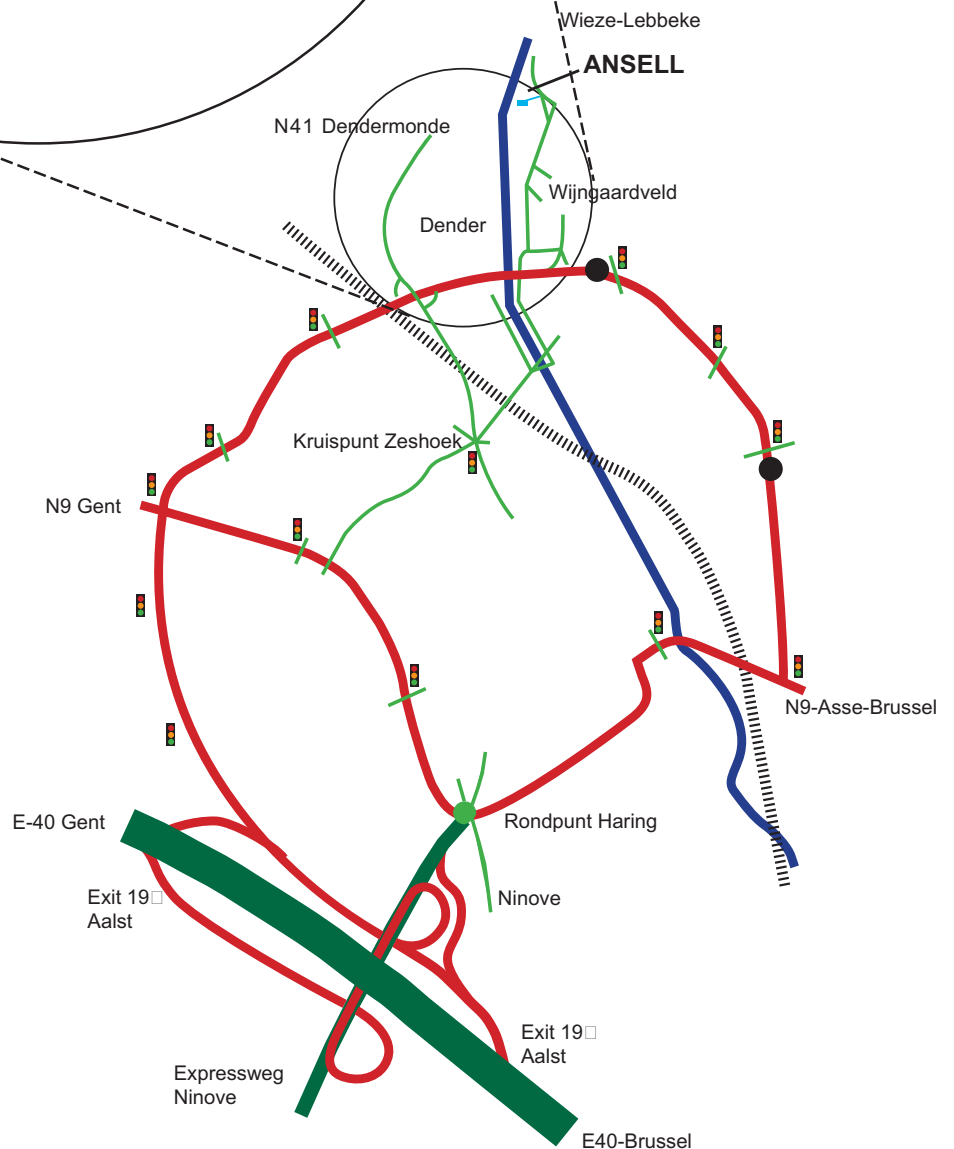

How to get to our warehouse?

- On the E40, between Brussels & Gent
- Take exit Aalst (exit 19)
- Follow the direction Dendermonde & the signs for "Wijngaardveld"
- Cross 5 traffic lights
- Cross a bridge
- Turn left after the bridge
- Turn left again (at the Mitsubishi garage)
- Turn right at the T-junction
- Follow the road for about 1 km until you see "Universal Express" on the left side
- The Ansell warehouse is at the rear of the Universal Express complex