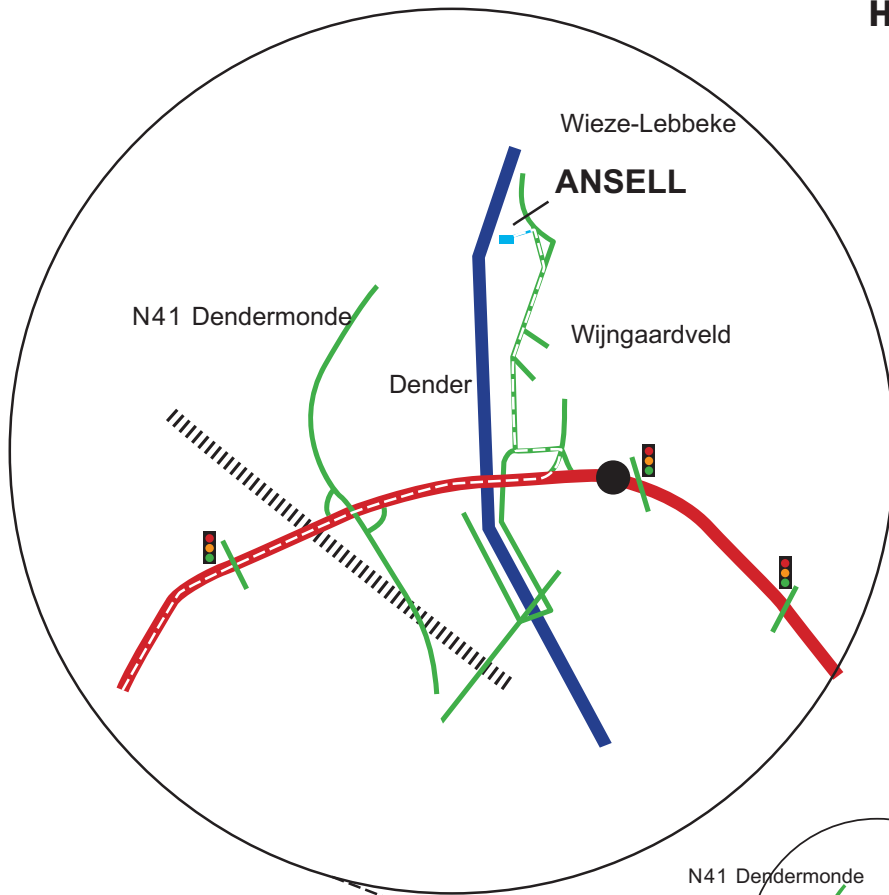

How to get to our warehouse?

- On the E40, between Brussels & Gent
- Take exit Aalst (exit 19)
- Follow the direction Dendermonde & the signs for "Wijngaardveld"
- Cross 5 traffic lights
- Cross a bridge
- Turn left after the bridge
- Turn left again (at the Mitsubishi garage)
- Turn right at the T-junction
- Follow the road for about 1 km until you see "Universal Express" on the left side
- The Ansell warehouse is at the rear of the Universal Express complex